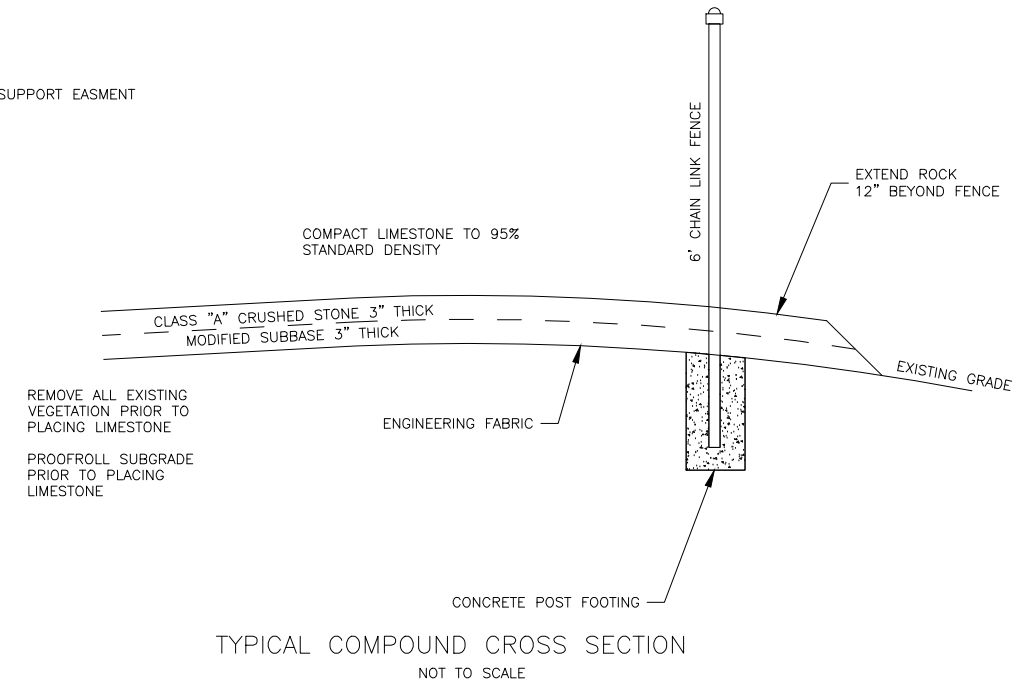

FILE PATH: \\NAME: 07016KDL\DRAWINGS\site plan details.dwg  
 PLOTTED: 2/23/07 mdm

MARK	REVISION	DESCRIPTION	DATE	BY
△				
△				
△				

Copyright 2007  
 French-Reneker Associates, Inc.