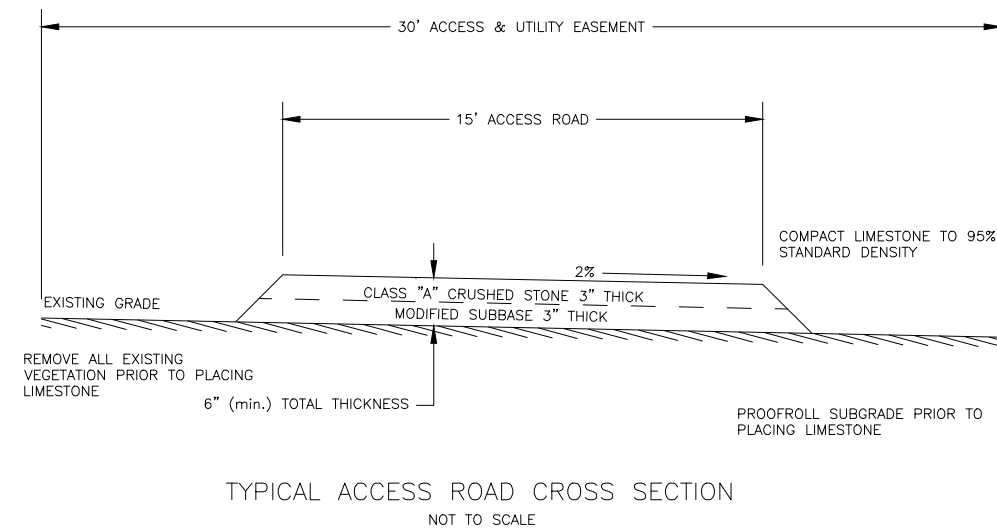

FILE PATH: \\NAME: 07016KDL\DRAWINGS\site plan details.dwg  
 PLOTTED: 2/23/07 mdm

MARK	REVISION	DESCRIPTION	DATE	BY
△				
△				
△				

Copyright 2007  
 French-Reneker Associates, Inc.