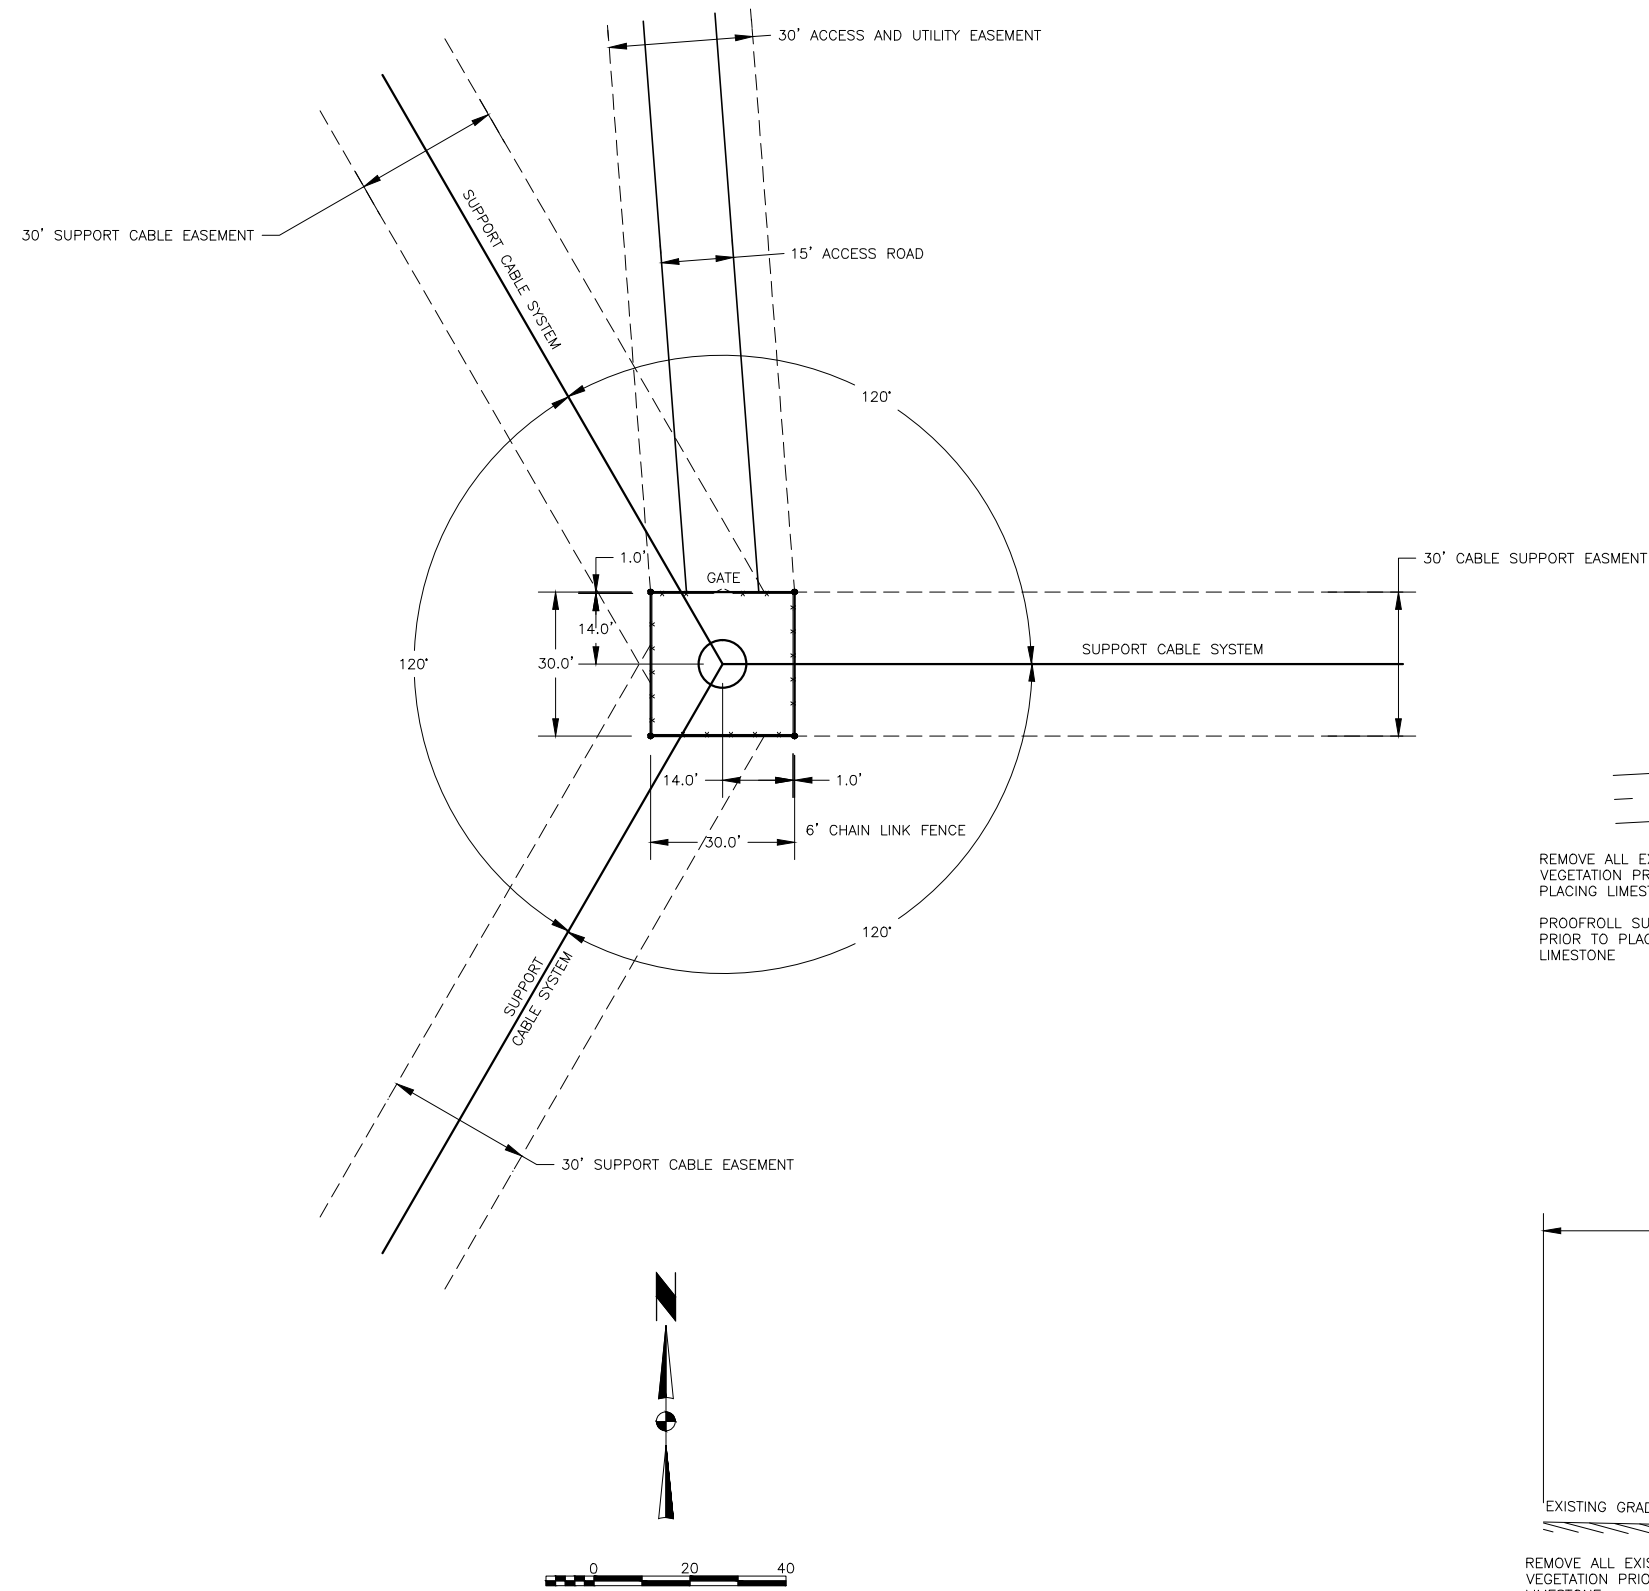

FILE PATH: \\NAME: 07016KDL\DRAWINGS\site plan details.dwg  
 PLOTTED: 2/23/07 mdm

MARK	REVISION	DESCRIPTION	DATE	BY
△				
△				
△				

Copyright 2007  
 French-Reneker Associates, Inc.